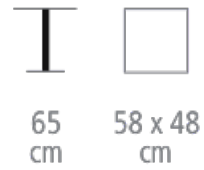

Soho Movable Table

Ref. 1323

**SOHO MOVABLE TABLE FOR HOTELS,
RESTAURANTS & BARS**