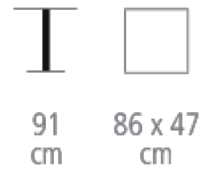

Soho Console Table

Ref. 1325

**SOHO CONSOLE TABLE FOR HOTELS,
RESTAURANTS & BARS**

Console Table

- Metal frame with a waxed finish
- Matte black Fenix laquer MDF tabletop