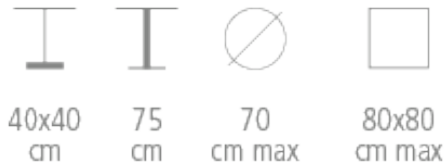

# Pion Table

Ref. 989C - 990R

## PION TABLE FOR HOTEL, RESTAURANT

- Beech wood base - finish to be specified
- Black metal base table: 40 x 40 cm
- Black stratified table plate: 60 x 60 cm
- ABS finishing brushed brass edge

### Reference 990R:

- Base size: 60 cm
- Pedestal height: 75 cm
- Circular top size: 130 cm maximum
- Top size side x side: 90x90 cm maximum