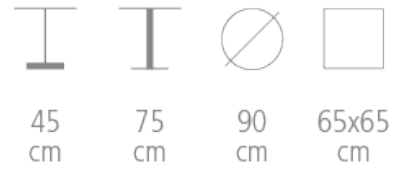

Pion

Ref. 996R - 997R

PION TABLE FOR HOTEL, RESTAURANT

- Beech wood base - finish to be specified
- Black metal base table: diameter of 46 cm
- Black stratified table plate: diameter of 60 cm, with ABS finishing brushed brass edge

Reference 997R :

- Base size: 60 cm
- Overall pedestal height: 75 cm
- Circular top size: 130 cm maximum
- Top size side x side: 90x90 cm maximum