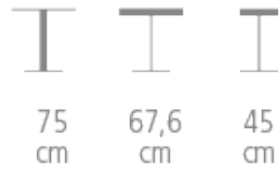

## NOMADE TABLE - DESIGN DIDIER KNOLL

- Choice of lacquered Ø 27 tubular frame
- Choice of metal base
- Metal base plate of your choice
- Choice of laminate top