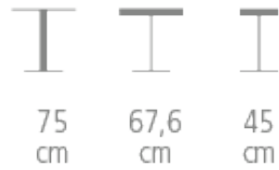

Nomade

Ref. 1330

NOMADE TABLE - DESIGN DIDIER KNOLL

- Choice of lacquered Ø 27 tubular frame
- Choice of metal base
- Metal base plate of your choice
- Choice of laminate top