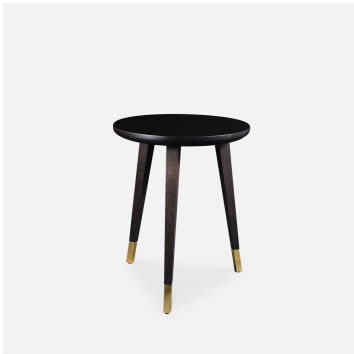

Milano Pédestal Table

Ref. 1401-1400-1403-1404

**MILANO PÉDESTAL TABLE - DESIGN DIDIER
KNOLL**

63
cm

50
cm

Ref 1401

Pedestal table

- Solid beech wood frame
- Black laquer Fenix veneer tabletop
- brass or stainless steel leg ends

Ref 1404

Couch end table

- Solid beech frame
- Black Fenix plate
- brass or stainless steel leg ends
- Heigh : 55 cm
- Diameter : 40 cm

Ref 1400

Couch end table

- Solid beech wood frame
- Cross or stainless-steel lamp
- Black laquer Fenix veneer tabletop
- brass or stainless steel leg ends
- Height 63 cm

- Diameter 50 cm
- Minimum order of 6

Ref 1403

Couch end table

- Solid beech wood frame
- Cross or stainless-steel lamp
- brass or stainless steel leg ends
- Heigh : 55 cm
- Diameter : 40 cm
- Minimum quantity : 6