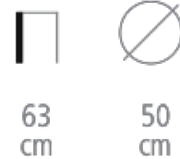

# Milano Pédestal Table

Ref. 1401-1400-1403-1404

**MILANO PÉDESTAL TABLE - DESIGN DIDIER  
KNOLL**

63  
cm

50  
cm

Ref 1401

Pedestal table

- Solid beech wood frame
- Black laquer Fenix veneer tabletop
- brass or stainless steel leg ends

Ref 1404

Couch end table

- Solid beech frame
- Black Fenix plate
- brass or stainless steel leg ends
- Heigh : 55 cm
- Diameter : 40 cm

Ref 1400

Couch end table

- Solid beech wood frame
- Cross or stainless-steel lamp
- Black laquer Fenix veneer tabletop
- brass or stainless steel leg ends
- Height 63 cm

- Diameter 50 cm
- Minimum order of 6

Ref 1403

Couch end table

- Solid beech wood frame
- Cross or stainless-steel lamp
- brass or stainless steel leg ends
- Heigh : 55 cm
- Diameter : 40 cm
- Minimum quantity : 6