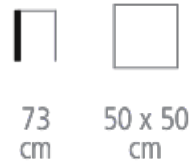

Elo Pedestal Table

Ref. 1410

**ELO PEDESTAL TABLE - DESIGN DIDIER
KNOLL**

Pedestal table

- Plain-sawn beech wood table top
- Solid beech wood central leg
- Golden leg ends
- Height 73 cm
- Tabletop 50x50 cm
- Minimum order of 6