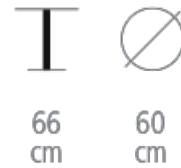

Deco U Pédestal Table

Ref. 421N

**DECO U PÉDESTAL TABLE FOR HOTELS,
RESTAURANTS & BARS**

Pedestal table

- Wood veneer or laminated tabletop
- Stained beech wood frame
- Chrome decorations
- Height 66 cm
- Diameter 60 cm