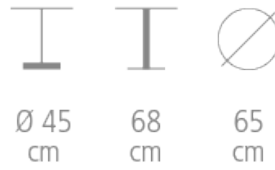

Cordouan

Ref. 986

CORDOUAN TABLE

- Solid beech column in black matte Moorish stain
- Medium top with airplane wing edge
- UNILIN Elegant Black laminate top