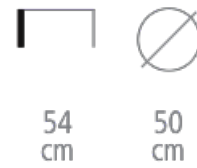

# City Coffee Table

Ref. 1371

**CITY ROUND COFFEE TABLE FOR HOTELS,  
RESTAURANTS & BARS**

Round pedestal coffee table

- Diameter 50 cm
- Height 54 cm
- Laminated or wood veneer tabletop
- Lacquered or rough steel leg finish