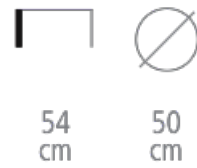

# City Coffee Table

Ref. 1371

**CITY ROUND COFFEE TABLE FOR HOTELS,  
RESTAURANTS & BARS**

Round pedestal coffee table

- Diameter 50 cm
- Height 54 cm
- Laminated or wood veneer tabletop
- Lacquered or rough steel leg finish