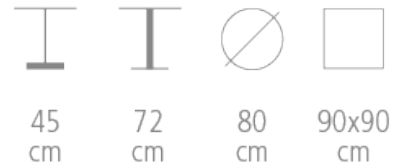

## TYPHA TABLE FOR HOTEL, RESTAURANT

- Black metal base
- Several sizes and finishes possible

5516

- Base Ø 45 cm - Ht. 110 cm - Max. Ø 80 cm or 70 x 70 cm - epoxy paint

5517

- Base Ø 60 cm - Ht. 72 cm - Max. Ø 130 cm or 100 x 100 cm - epoxy paint

5518

- Base Ø 60 cm - Ht. 72 cm - Max. Ø 130 cm or 100 x 100 cm - epoxy paint

5519

- Base Ø 80 cm - triple column - Ht. 72 cm - Max. Ø 200 cm - epoxy paint