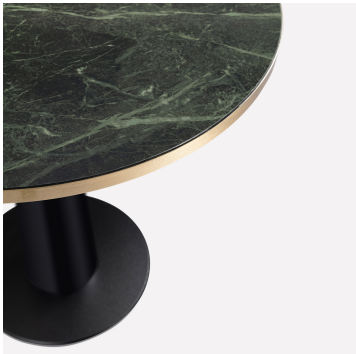

Conical

Ref. 5525

CONICAL TABLE

Ø45
cm

72
cm

100
cm max

80x80
cm max

- Legs alone bi color
- Black epoxy metal base - gold collar [ref. 5525N0]
- Possible variation : base et column in black Epoxy metal [ref. 5525NN]
- Choice of top