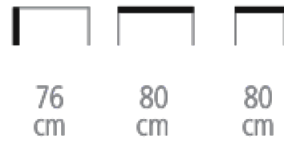

## Dining table

- Size: 80 x 80 cm
- Height: 76 cm
- Solid wood legs with metallic decor on top
- Wood veneer or laminated tabletop