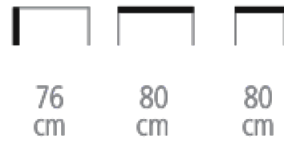

Stan Table

Ref. 1355

STAN TABLE FOR HOTELS, RESTAURANTS & BARS

Dining table

- Size: 80 x 80 cm
- Height: 76 cm
- Solid wood legs with metallic decor on top
- Wood veneer or laminated tabletop