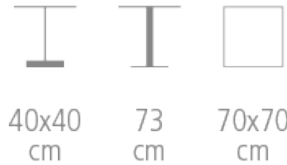

Slim Trolley

SLIM TROLLEY TABLE FOR HOTEL,
RESTAURANT

- Black cast iron base
- Square base 40 x 40 cm with handling wheels
- Medium veneered laminate top of your choice rounded corners - rounded edge - thickness: 3 cm
- Customizable finish: minimum 6 pieces