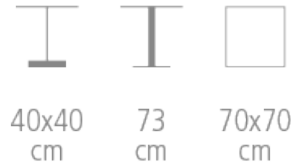

# Slim Trolley

SLIM TROLLEY TABLE FOR HOTEL,  
RESTAURANT

- Black cast iron base
- Square base 40 x 40 cm with handling wheels
- Medium veneered laminate top of your choice rounded corners - rounded edge - thickness: 3 cm
- Customizable finish: minimum 6 pieces