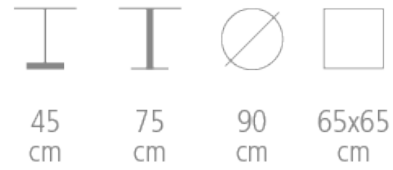

## PION TABLE FOR HOTEL, RESTAURANT

- Beech wood base - finish to be specified
- Black metal base table: diameter of 46 cm
- Black stratified table plate: diameter of 60 cm, with ABS finishing brushed brass edge

Reference 997R :

- Base size: 60 cm
- Overall pedestal height: 75 cm
- Circular top size: 130 cm maximum
- Top size side x side: 90x90 cm maximum