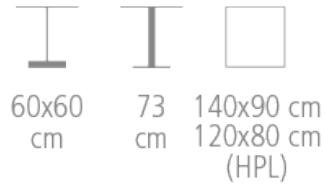

Nox Table

Ref. 4471/AC

**NOX STEEL TABLE FOR HOTELS,
RESTAURANTS & BARS**

Table legs

- Choice of tabletops
- Rectangle base 60 x 40 cm
- 80 x 80 mm square leg, brushed stainless steel