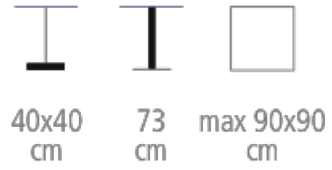

Nox Table

Ref. 4441/AC

NOX TABLE

Table legs

- Choice of tabletops
- Square base 40 x 40 cm
- 80 x 80 mm square leg, brushed stainless steel