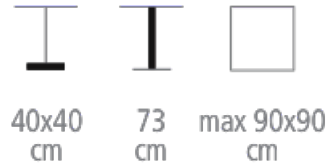

Nox Table

Ref. 4441/AC

NOX TABLE

Table legs

- Choice of tabletops
- Square base 40 x 40 cm
- 80 x 80 mm square leg, brushed stainless steel