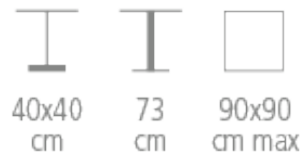

## Table legs

- Choice of tabletops
- Square base 40 x 40 cm
- 90 mm beech wood leg + stainless steel ring

## Ref. 4492

- Square base 60 x 60 cm
- Column 76 mm metal painting epoxy
- Top max. 120 x 120 cm or 170 cm