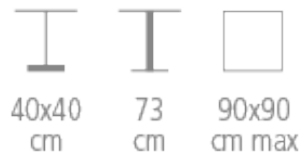

## Table legs

- Choice of tabletops
- Square base 40 x 40 cm
- 90 mm beech wood leg + stainless steel ring

Ref. 4492

- Square base 60 x 60 cm
- Column 76 mm metal painting epoxy
- Top max. 120 x 120 cm or 170 cm