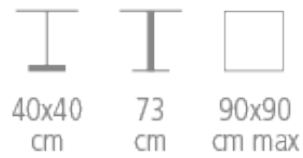

## Table legs

- Choice of tabletops
- Square base 40 x 40 cm
- 90 mm beech wood leg + stainless steel ring

Ref. 4492

- Square base 60 x 60 cm
- Column 76 mm metal painting epoxy
- Top max. 120 x 120 cm or 170 cm