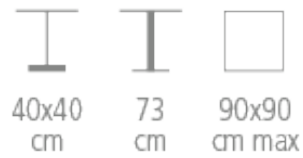

Nox Table

Ref. 4421/FX

**NOX SQUARE TABLE FOR HOTELS,
RESTAURANTS & BARS**

Table legs

- Choice of tabletops
- Square base 40 x 40 cm
- 90 mm beech wood leg + stainless steel ring

Ref. 4492

- Square base 60 x 60 cm
- Column 76 mm metal painting epoxy
- Top max. 120 x 120 cm or 170 cm