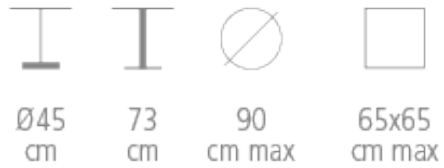

# Nox Table

Ref. 4411/RV

**NOX DINING TABLE FOR HOTELS,  
RESTAURANTS & BARS**

Round table ref. 4411/RV

- Round base 45 cm
- 73 mm metal leg, with oak veneer