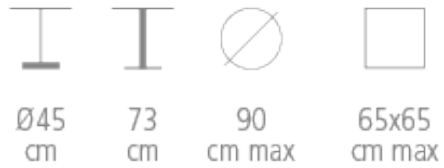

Nox Table

Ref. 4411/RV

**NOX DINING TABLE FOR HOTELS,
RESTAURANTS & BARS**

Round table ref. 4411/RV

- Round base 45 cm
- 73 mm metal leg, with oak veneer