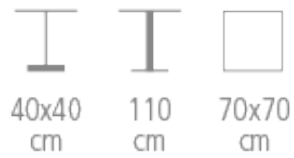

Nox Table

Ref. 4406/AC

**NOX BAR TABLE FOR HOTELS,
RESTAURANTS & BARS**

Bar table legs

- Choice of tabletops
- Square base 40 x 40 cm
- Square 50 x 50 mm legs, brushed stainless steel
- Height 110 cm