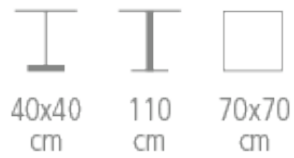

## Bar table legs

- Choice of tabletops
- Square base 40 x 40 cm
- Square 50 x 50 mm legs, brushed stainless steel
- Height 110 cm