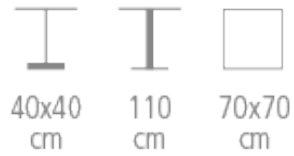

Nox Table

Ref. 4406/AC

**NOX BAR TABLE FOR HOTELS,
RESTAURANTS & BARS**

Bar table legs

- Choice of tabletops
- Square base 40 x 40 cm
- Square 50 x 50 mm legs, brushed stainless steel
- Height 110 cm