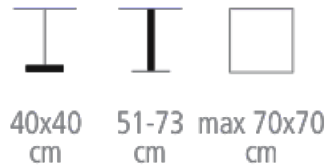

Nox Table

Ref. 4402/ST

**NOX METALLIC TABLE FOR HOTELS,
RESTAURANTS & BARS**

Table legs, adjustable height

- Choice of tabletops
- Square base 40 x 40 cm
- Square 50 x 50 mm leg, smooth metal
- Height: 51 to 73 cm