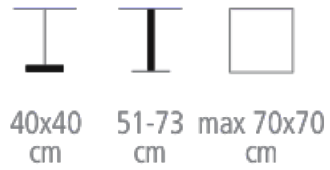

Nox Table

Ref. 4402/ST

**NOX METALLIC TABLE FOR HOTELS,
RESTAURANTS & BARS**

Table legs, adjustable height

- Choice of tabletops
- Square base 40 x 40 cm
- Square 50 x 50 mm leg, smooth metal
- Height: 51 to 73 cm