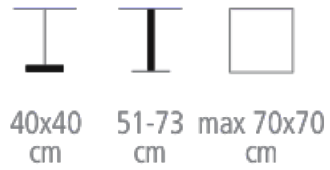

# Nox Table

Ref. 4402/ST

**NOX METALLIC TABLE FOR HOTELS,  
RESTAURANTS & BARS**

Table legs, adjustable height

- Choice of tabletops
- Square base 40 x 40 cm
- Square 50 x 50 mm leg, smooth metal
- Height: 51 to 73 cm