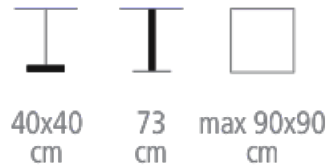

Nox Table

Ref. 4402/RV

NOX TABLE FOR HOTELS, RESTAURANTS

Table legs

- Choice of tabletops
- Square base 40 x 40 cm
- Square 50 x 50 mm legs, oak veneer
- Height 73 cm

Available height: 50 cm [ref.4402 H50]