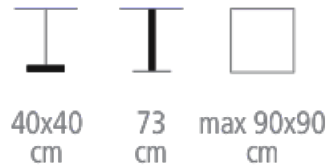

## Table legs

- Choice of tabletops
- Square base 40 x 40 cm
- Square 50 x 50 mm legs, oak veneer
- Height 73 cm

Available height: 50 cm [ref.4402 H50]