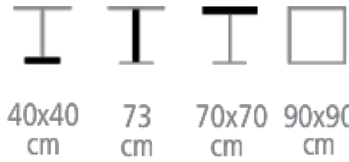

Nox

Ref. 4402

NOX TABLE FOR HOTEL, RESTAURANT

- Height 73 cm, tabletop not included
- Solid oak wood tabletop 70x70 cm
- Max 90x90 cm
- Base 40x40