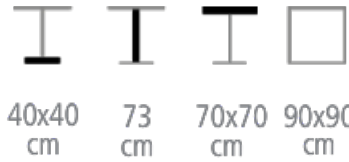

## NOX TABLE FOR HOTEL, RESTAURANT

- Height 73 cm, tabletop not included
- Solid oak wood tabletop 70x70 cm
- Max 90x90 cm
- Base 40x40