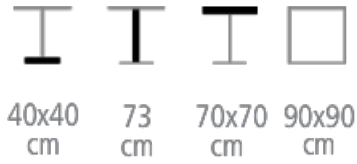

## NOX TABLE FOR HOTEL, RESTAURANT

- Height 73 cm, tabletop not included
- Solid oak wood tabletop 70x70 cm
- Max 90x90 cm
- Base 40x40