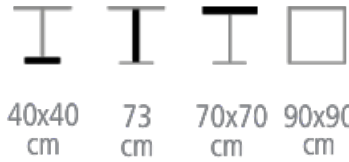

# Nox

Ref. 4402

**NOX TABLE FOR HOTEL, RESTAURANT**

- Height 73 cm, tabletop not included
- Solid oak wood tabletop 70x70 cm
- Max 90x90 cm
- Base 40x40