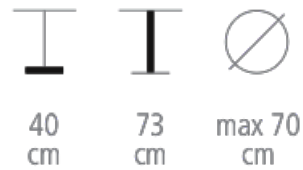

Nox Table

Ref. 4401/LU - 4461/AC - 4401/OA

NOX TABLE FOR HOTELS, RESTAURANTS & BARS

Round table base ref. 4412/OA

- Tabletops max. 65 x 65 cm or 90 cm
- Round base 45 cm
- Column 50 mm Metal finish patinated brass / patinated copper / patinated bronze

Round table base ref. 4401/LU

- Choice of tabletops
- Round base 40 cm
- 73 cm metal leg, polished steel finish

Round table base ref. 4411/RV

- Choice of tabletops
- Round base 45 cm
- 73 cm metal leg, with oak veneer

Round table base ref. 4401/OA

- Choice of tabletops
- Round base 40 cm
- 73 cm metal leg, skated brass

Rectangle base ref. 4461/AC

- Rectangle base 75 x 40 cm
- 73 cm leg with double brushed steel and stainless steel finish