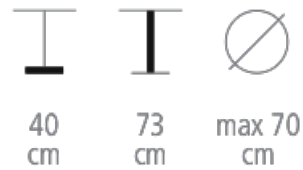

## NOX TABLE FOR HOTELS, RESTAURANTS & BARS

Round table base ref. 4412/OA

- Tabletops max. 65 x 65 cm or 90 cm
- Round base 45 cm
- Column 50 mm Metal finish patinated brass / patinated copper / patinated bronze

Round table base ref. 4401/LU

- Choice of tabletops
- Round base 40 cm
- 73 cm metal leg, polished steel finish

Round table base ref. 4411/RV

- Choice of tabletops
- Round base 45 cm
- 73 cm metal leg, with oak veneer

Round table base ref. 4401/OA

- Choice of tabletops
- Round base 40 cm
- 73 cm metal leg, skated brass

Rectangle base ref. 4461/AC

- Rectangle base 75 x 40 cm
- 73 cm leg with double brushed steel and stainless steel finish