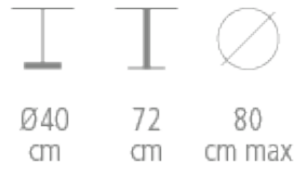

Linéar Table

Ref. 5535N0

TABLE LINÉAR

- Legs alone bi color
- Black epoxy metal base - golden collar - black column (ref. 5535N0)
- Gold plated metal base - gold collar - black column (ref. 553500)
- Choice of top