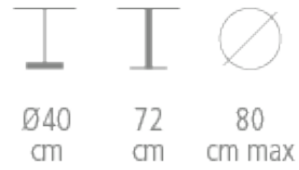

# Linéar Table

Ref. 5535N0

## TABLE LINÉAR

- Legs alone bi color
- Black epoxy metal base - golden collar - black column (ref. 5535N0)
- Gold plated metal base - gold collar - black column (ref. 553500)
- Choice of top