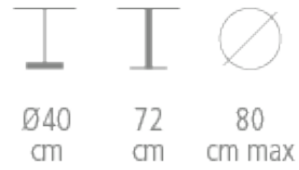

Linéar Table

Ref. 5535N0

TABLE LINÉAR

- Legs alone bi color
- Black epoxy metal base - golden collar - black column (ref. 5535N0)
- Gold plated metal base - gold collar - black column (ref. 553500)
- Choice of top