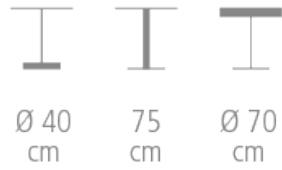

Lama Table

Ref. 970R

LAMA TABLE FOR HOTEL, RESTAURANT

- Table top thickness: 4 cm
- Solid beech wood leg style, with or without ribs
- Choice of finish
- Round golden metal leg style
- Ø 70 cm table top presented in star ash veneer
- Option: edge with ribs