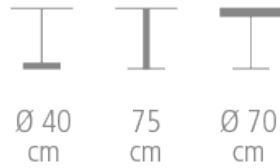

Lama Table

Ref. 970R

LAMA TABLE FOR HOTEL, RESTAURANT

- Table top thickness: 4 cm
- Solid beech wood leg style, with or without ribs
- Choice of finish
- Round golden metal leg style
- Ø 70 cm table top presented in star ash veneer
- Option: edge with ribs