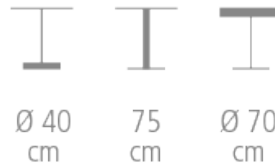

Lama Table

Ref. 970R

LAMA TABLE FOR HOTEL, RESTAURANT

- Table top thickness: 4 cm
- Solid beech wood leg style, with or without ribs
- Choice of finish
- Round golden metal leg style
- Ø 70 cm table top presented in star ash veneer
- Option: edge with ribs