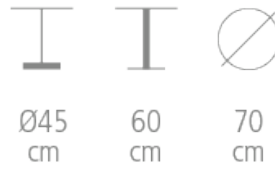

Gabriel

Ref. 975R-D45

GABRIEL TABLE

- Solid beech wood straight column
- Round gilded metal base
- Laminate top - choice of ABS edges
- Choice of finishes
- Gold-plated metal base, diameter 45cm