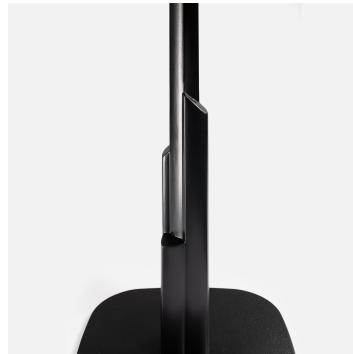

## DUBAI TABLE FOR HOTEL, RESTAURANT

			
42x42 cm	73 cm	80 cm max	90x90 cm max

- Total height: 76 cm
- Table top thickness: 3 cm - presented in white marble on a semi-golden medium edge
- Black cast iron base - other finishes available (brushed or polished stainless steel, black chrome, brass color chrome, etc.)
- Customizable finish: minimum 6 pieces
- Base 42 x 42 cm
- Height 73 cm
- Top 70 x 70 cm - other dimensions possible (diameter 80 cm or 90 x 90 cm maximum)
- Emperor marble 20 mm
- Black chromed base or other finishes available on request

### 5501

- Base 42 x 42 cm - Ht. 110 cm - Max. Ø 60 cm - epoxy paint