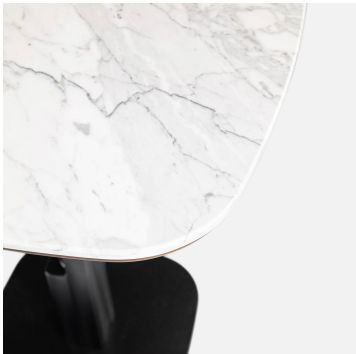

 COLLINET

Dubai

Ref. 5500

DUBAI TABLE FOR HOTEL, RESTAURANT

42x42
cm

73
cm

80
cm max

80x80
cm max

- Total height: 76 cm
- Table top thickness: 3 cm - presented in white marble on a semi-golden medium edge
- Black cast iron base - other finishes available (brushed or polished stainless steel, black chrome, brass color chrome, etc.)
- Customizable finish: minimum 6 pieces
- Base 42 x 42 cm
- Height 73 cm
- Top max. Ø 80 x 80 cm
- Emperador marble 20 mm
- Black chromed base or other finishes available on request