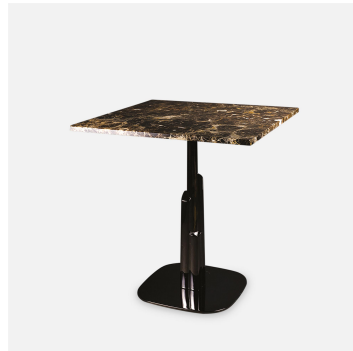

## DUBAI TABLE FOR HOTEL, RESTAURANT

			
42x42 cm	73 cm	80 cm max	90x90 cm max

- Total height: 76 cm
- Table top thickness: 3 cm - presented in white marble on a semi-golden medium edge
- Black cast iron base - other finishes available (brushed or polished stainless steel, black chrome, brass color chrome, etc.)
- Customizable finish: minimum 6 pieces
- Base 42 x 42 cm
- Height 73 cm
- Top 70 x 70 cm - other dimensions possible (diameter 80 cm or 90 x 90 cm maximum)
- Emperador marble 20 mm
- Black chromed base or other finishes available on request

### 5501

- Base 42 x 42 cm - Ht. 110 cm - Max. Ø 60 cm - epoxy paint

### 5502

- Base 60 x 60 cm - Ht. 73 cm - Max. Ø 150 cm or 120 x 120 cm - epoxy paint