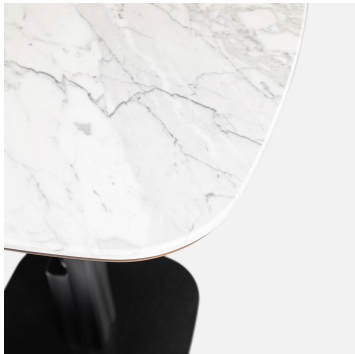

## DUBAI TABLE FOR HOTEL, RESTAURANT

			
42x42 cm	73 cm	80 cm max	90x90 cm max

- Total height: 76 cm
- Table top thickness: 3 cm - presented in white marble on a semi-golden medium edge
- Black cast iron base - other finishes available (brushed or polished stainless steel, black chrome, brass color chrome, etc.)
- Customizable finish: minimum 6 pieces
- Base 42 x 42 cm
- Height 73 cm
- Top 70 x 70 cm - other dimensions possible (diameter 80 cm or 90 x 90 cm maximum)
- Emperador marble 20 mm
- Black chromed base or other finishes available on request

### 5501

- Base 42 x 42 cm - Ht. 110 cm - Max. Ø 60 cm - epoxy paint