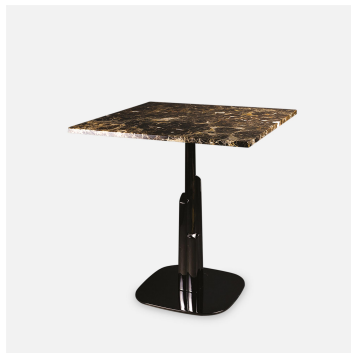

 COLLINET

Dubai

Ref. 5500

DUBAI TABLE FOR HOTEL, RESTAURANT

42x42
cm

73
cm

80
cm max

80x80
cm max

- Total height: 76 cm
- Table top thickness: 3 cm - presented in white marble on a semi-golden medium edge
- Black cast iron base - other finishes available (brushed or polished stainless steel, black chrome, brass color chrome, etc.)
- Customizable finish: minimum 6 pieces
- Base 42 x 42 cm
- Height 73 cm
- Top max. Ø 80 x 80 cm
- Emperador marble 20 mm
- Black chromed base or other finishes available on request

5501

- Base 42 x 42 cm - Ht. 110 cm - Max. Ø 60 cm - epoxy paint

5502

- Base 60 x 60 cm - Ht. 73 cm - Max. Ø 150 cm or 120 x 120 cm - epoxy paint

5503

- Base 60 x 42 cm - Ht. 73 cm - Max. Ø 120 cm or 120 x 90 cm - epoxy paint

5504

- Base 80 x 42 cm - double column - Ht. 73 cm - Max. 180 x 90 cm - epoxy paint