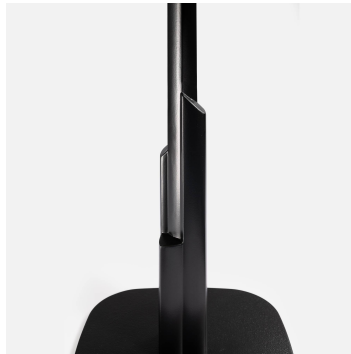

 COLLINET

Dubai

Ref. 5500

DUBAI TABLE FOR HOTEL, RESTAURANT

42x42
cm

73
cm

80
cm max

80x80
cm max

- Total height: 76 cm
- Table top thickness: 3 cm - presented in white marble on a semi-golden medium edge
- Black cast iron base - other finishes available (brushed or polished stainless steel, black chrome, brass color chrome, etc.)
- Customizable finish: minimum 6 pieces
- Base 42 x 42 cm
- Height 73 cm
- Top max. Ø 80 x 80 cm
- Emperador marble 20 mm
- Black chromed base or other finishes available on request