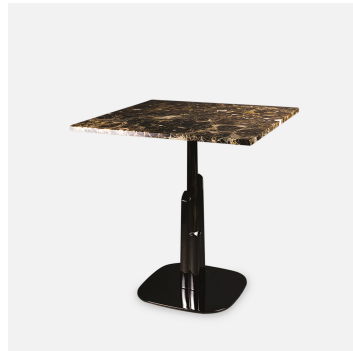

Dubai

Ref. 5500

DUBAI TABLE FOR HOTEL, RESTAURANT

			
42x42 cm	73 cm	80 cm max	90x90 cm max

- Total height: 76 cm
- Table top thickness: 3 cm - presented in white marble on a semi-golden medium edge
- Black cast iron base - other finishes available (brushed or polished stainless steel, black chrome, brass color chrome, etc.)
- Customizable finish: minimum 6 pieces
- Base 42 x 42 cm
- Height 73 cm
- Top 70 x 70 cm - other dimensions possible (diameter 80 cm or 90 x 90 cm maximum)
- Emperor marble 20 mm
- Black chromed base or other finishes available on request

5501

- Base 42 x 42 cm - Ht. 110 cm - Max. Ø 60 cm - epoxy paint

5502

- Base 60 x 60 cm - Ht. 73 cm - Max. Ø 150 cm or 120 x 120 cm - epoxy paint

5503

- Base 60 x 42 cm - Ht. 73 cm - Max. Ø 120 cm or 120 x 90 cm - epoxy paint

5504

- Base 80 x 42 cm - double column - Ht. 73 cm - Max. 180 x 90

cm - epoxy paint