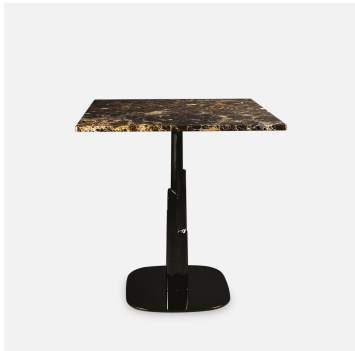

## DUBAI TABLE FOR HOTEL, RESTAURANT

			
42x42 cm	73 cm	80 cm max	90x90 cm max

- Total height: 76 cm
- Table top thickness: 3 cm - presented in white marble on a semi-golden medium edge
- Black cast iron base - other finishes available (brushed or polished stainless steel, black chrome, brass color chrome, etc.)
- Customizable finish: minimum 6 pieces
- Base 42 x 42 cm
- Height 73 cm
- Top 70 x 70 cm - other dimensions possible (diameter 80 cm or 90 x 90 cm maximum)
- Emperor marble 20 mm
- Black chromed base or other finishes available on request

### 5501

- Base 42 x 42 cm - Ht. 110 cm - Max. Ø 60 cm - epoxy paint

### 5502

- Base 60 x 60 cm - Ht. 73 cm - Max. Ø 150 cm or 120 x 120 cm - epoxy paint