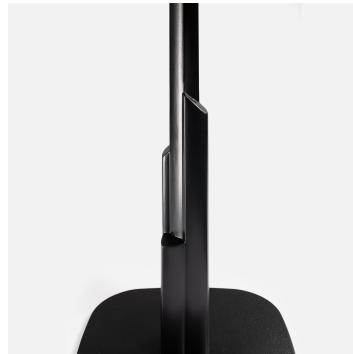

Dubai

Ref. 5500

DUBAI TABLE FOR HOTEL, RESTAURANT

			
42x42 cm	73 cm	80 cm max	90x90 cm max

- Total height: 76 cm
- Table top thickness: 3 cm - presented in white marble on a semi-golden medium edge
- Black cast iron base - other finishes available (brushed or polished stainless steel, black chrome, brass color chrome, etc.)
- Customizable finish: minimum 6 pieces
- Base 42 x 42 cm
- Height 73 cm
- Top 70 x 70 cm - other dimensions possible (diameter 80 cm or 90 x 90 cm maximum)
- Emperor marble 20 mm
- Black chromed base or other finishes available on request

5501

- Base 42 x 42 cm - Ht. 110 cm - Max. Ø 60 cm - epoxy paint

5502

- Base 60 x 60 cm - Ht. 73 cm - Max. Ø 150 cm or 120 x 120 cm - epoxy paint

5503

- Base 60 x 42 cm - Ht. 73 cm - Max. Ø 120 cm or 120 x 90 cm - epoxy paint

5504

- Base 80 x 42 cm - double column - Ht. 73 cm - Max. 180 x 90

cm - epoxy paint