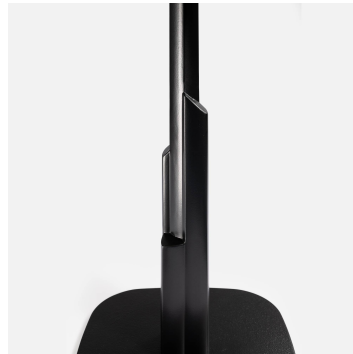

## DUBAI TABLE FOR HOTEL, RESTAURANT

			
42x42 cm	73 cm	80 cm max	90x90 cm max

- Total height: 76 cm
- Table top thickness: 3 cm - presented in white marble on a semi-golden medium edge
- Black cast iron base - other finishes available (brushed or polished stainless steel, black chrome, brass color chrome, etc.)
- Customizable finish: minimum 6 pieces
- Base 42 x 42 cm
- Height 73 cm
- Top 70 x 70 cm - other dimensions possible (diameter 80 cm or 90 x 90 cm maximum)
- Emperador marble 20 mm
- Black chromed base or other finishes available on request

### 5501

- Base 42 x 42 cm - Ht. 110 cm - Max. Ø 60 cm - epoxy paint