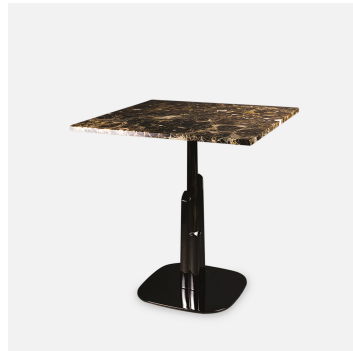

## DUBAI TABLE FOR HOTEL, RESTAURANT

			
42x42 cm	73 cm	80 cm max	90x90 cm max

- Total height: 76 cm
- Table top thickness: 3 cm - presented in white marble on a semi-golden medium edge
- Black cast iron base - other finishes available (brushed or polished stainless steel, black chrome, brass color chrome, etc.)
- Customizable finish: minimum 6 pieces
- Base 42 x 42 cm
- Height 73 cm
- Top 70 x 70 cm - other dimensions possible (diameter 80 cm or 90 x 90 cm maximum)
- Emperor marble 20 mm
- Black chromed base or other finishes available on request

### 5501

- Base 42 x 42 cm - Ht. 110 cm - Max. Ø 60 cm - epoxy paint

### 5502

- Base 60 x 60 cm - Ht. 73 cm - Max. Ø 150 cm or 120 x 120 cm - epoxy paint