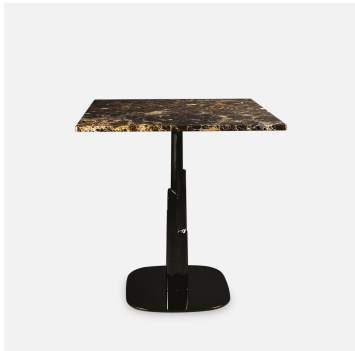

Dubai

Ref. 5500

DUBAI TABLE FOR HOTEL, RESTAURANT

			
42x42 cm	73 cm	80 cm max	90x90 cm max

- Total height: 76 cm
- Table top thickness: 3 cm - presented in white marble on a semi-golden medium edge
- Black cast iron base - other finishes available (brushed or polished stainless steel, black chrome, brass color chrome, etc.)
- Customizable finish: minimum 6 pieces
- Base 42 x 42 cm
- Height 73 cm
- Top 70 x 70 cm - other dimensions possible (diameter 80 cm or 90 x 90 cm maximum)
- Emperor marble 20 mm
- Black chromed base or other finishes available on request

5501

- Base 42 x 42 cm - Ht. 110 cm - Max. Ø 60 cm - epoxy paint

5502

- Base 60 x 60 cm - Ht. 73 cm - Max. Ø 150 cm or 120 x 120 cm - epoxy paint

5503

- Base 60 x 42 cm - Ht. 73 cm - Max. Ø 120 cm or 120 x 90 cm - epoxy paint

5504

- Base 80 x 42 cm - double column - Ht. 73 cm - Max. 180 x 90

cm - epoxy paint