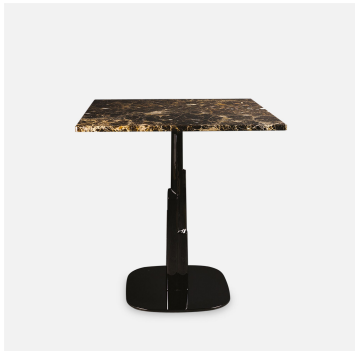

## DUBAI TABLE FOR HOTEL, RESTAURANT

			
42x42 cm	73 cm	80 cm max	90x90 cm max

- Total height: 76 cm
- Table top thickness: 3 cm - presented in white marble on a semi-golden medium edge
- Black cast iron base - other finishes available (brushed or polished stainless steel, black chrome, brass color chrome, etc.)
- Customizable finish: minimum 6 pieces
- Base 42 x 42 cm
- Height 73 cm
- Top 70 x 70 cm - other dimensions possible (diameter 80 cm or 90 x 90 cm maximum)
- Emperador marble 20 mm
- Black chromed base or other finishes available on request

### 5501

- Base 42 x 42 cm - Ht. 110 cm - Max. Ø 60 cm - epoxy paint

### 5502

- Base 60 x 60 cm - Ht. 73 cm - Max. Ø 150 cm or 120 x 120 cm - epoxy paint