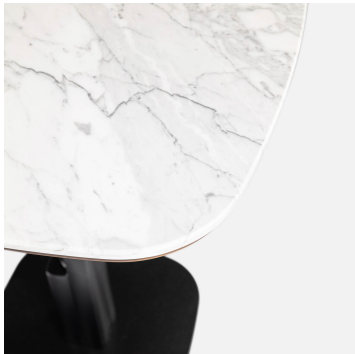

## DUBAI TABLE FOR HOTEL, RESTAURANT

			
42x42 cm	73 cm	80 cm max	90x90 cm max

- Total height: 76 cm
- Table top thickness: 3 cm - presented in white marble on a semi-golden medium edge
- Black cast iron base - other finishes available (brushed or polished stainless steel, black chrome, brass color chrome, etc.)
- Customizable finish: minimum 6 pieces
- Base 42 x 42 cm
- Height 73 cm
- Top 70 x 70 cm - other dimensions possible (diameter 80 cm or 90 x 90 cm maximum)
- Emperor marble 20 mm
- Black chromed base or other finishes available on request

### 5501

- Base 42 x 42 cm - Ht. 110 cm - Max. Ø 60 cm - epoxy paint