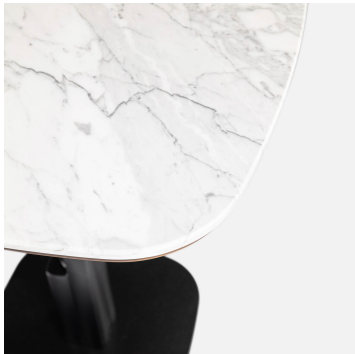

Dubai

Ref. 5500

DUBAI TABLE FOR HOTEL, RESTAURANT

			
42x42 cm	73 cm	80 cm max	90x90 cm max

- Total height: 76 cm
- Table top thickness: 3 cm - presented in white marble on a semi-golden medium edge
- Black cast iron base - other finishes available (brushed or polished stainless steel, black chrome, brass color chrome, etc.)
- Customizable finish: minimum 6 pieces
- Base 42 x 42 cm
- Height 73 cm
- Top 70 x 70 cm - other dimensions possible (diameter 80 cm or 90 x 90 cm maximum)
- Emperor marble 20 mm
- Black chromed base or other finishes available on request

5501

- Base 42 x 42 cm - Ht. 110 cm - Max. Ø 60 cm - epoxy paint

5502

- Base 60 x 60 cm - Ht. 73 cm - Max. Ø 150 cm or 120 x 120 cm - epoxy paint

5503

- Base 60 x 42 cm - Ht. 73 cm - Max. Ø 120 cm or 120 x 90 cm - epoxy paint