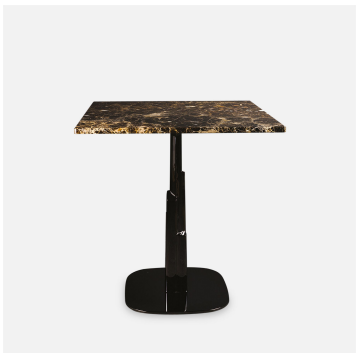

 COLLINET

Dubai

Ref. 5500

DUBAI TABLE FOR HOTEL, RESTAURANT

42x42
cm

73
cm

80
cm max

80x80
cm max

- Total height: 76 cm
- Table top thickness: 3 cm - presented in white marble on a semi-golden medium edge
- Black cast iron base - other finishes available (brushed or polished stainless steel, black chrome, brass color chrome, etc.)
- Customizable finish: minimum 6 pieces
- Base 42 x 42 cm
- Height 73 cm
- Top max. Ø 80 x 80 cm
- Emperador marble 20 mm
- Black chromed base or other finishes available on request

5501

- Base 42 x 42 cm - Ht. 110 cm - Max. Ø 60 cm - epoxy paint

5502

- Base 60 x 60 cm - Ht. 73 cm - Max. Ø 150 cm or 120 x 120 cm - epoxy paint

5503

- Base 60 x 42 cm - Ht. 73 cm - Max. Ø 120 cm or 120 x 90 cm - epoxy paint

5504

- Base 80 x 42 cm - double column - Ht. 73 cm - Max. 180 x 90 cm - epoxy paint