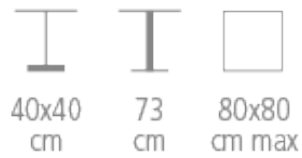

Dream Table

Ref. 4823

**DREAM SQUARE TABLE FOR HOTELS,
RESTAURANTS & BARS**

Square table

- Square base 40 x 40 cm
- Metal leg with epoxy paint 60 mm
- Tabletop size: 80 x 80 cm

Available height: 50cm [ref. 4823 H50]