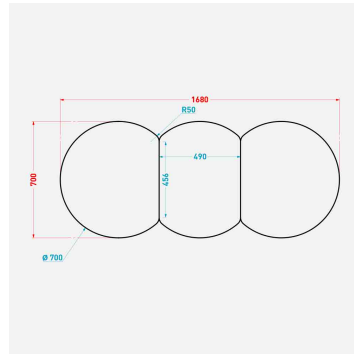

Deco - Coco Table

Ref. 966SP

DECO - COCO TABLE

		
75 cm	70 cm	168 cm

- Solid beech structure
- Round black metal base \varnothing 40 cm
- Laminated top - choice of ABS edges
- Separable, bespoke dimensions
- Choice of column
- Dimensions:
 - Tray 1 cut side: \varnothing 70 x 46 cm
 - Tray 2 cut sides: \varnothing 70 x 46 cm