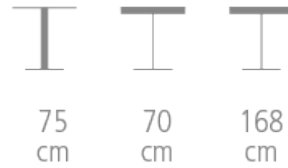

Deco Table

Ref. 966SP

DECO TABLE

- Solid beech structure
- Round black metal base \varnothing 40 cm
- Laminated top - choice of ABS edges
- Separable, bespoke dimensions
- Choice of column
- Dimensions:
 - Tray 1 cut side: \varnothing 70 x 46 cm
 - Tray 2 cut sides: \varnothing 70 x 46 cm