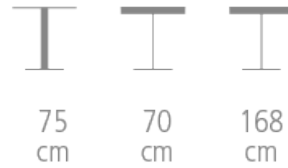

# Deco Table

Ref. 966SP

## DECO TABLE

- Solid beech structure
- Round black metal base  $\varnothing$  40 cm
- Laminated top - choice of ABS edges
- Separable, bespoke dimensions
- Choice of column
- Dimensions:
  - Tray 1 cut side:  $\varnothing$  70 x 46 cm
  - Tray 2 cut sides:  $\varnothing$  70 x 46 cm