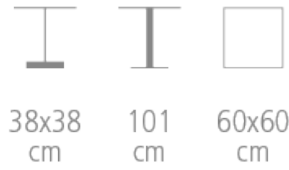

 COLLINET

Bogota

Ref. 1388

BOGOTA TABLE FOR HOTEL, RESTAURANT

- Black metal base
- Carrara white marble top with gold metal underside