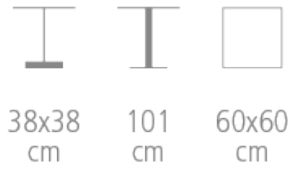

 COLLINET

Bogota

Ref. 1388

BOGOTA TABLE FOR HOTEL, RESTAURANT

- Black metal base
- Carrara white marble top with gold metal underside