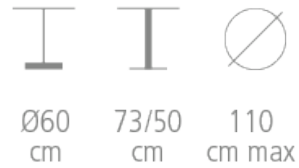

Blume

Ref. 5522-5523/OA/BS

BLUME TABLE WITH FLUTED COLUMN

Base Ref. 5523/OA/BS

· Column patinated brass or patinated bronze - Height 73 cm

Base Ref. 5523/OA/BS H50

· Column patinated brass or patinated bronze - Height 50 cm

Base Ref. 5522 Epoxy

· Metal finish epoxy painted according to choice to be defined -
Height 73 cm

Base Ref. 5522 H50 Epoxy

· Metal finish epoxy painted according to choice to be defined -
Height 50 cm