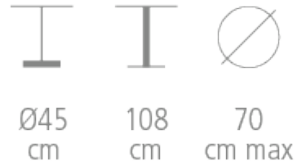

Blume

Ref. 5520-5521

BLUME TABLE WITH FLUTED COLUMN

Base Ref. 5521/OA/BS H108

· Column patinated brass or patinated bronze

Base Ref. 5520 H108

· Metal finish epoxy painted according to choice to be defined