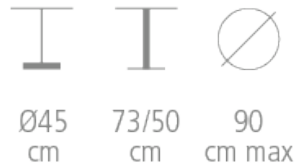

Blume

Ref. 5520-5521/OA/BS

BLUME TABLE WITH FLUTED COLUMN

Base Ref. 5521/OA/BS REG

- Column patinated brass or patinated bronze

Base Ref. 5521/OA/BS H50

- Column patinated brass or patinated bronze - Height 50 cm

Base Ref. 5520 Epoxy

- Metal finish epoxy painted according to choice to be defined

Base Ref. 5520 H50 Epoxy

- Metal finish epoxy painted according to choice to be defined - Height 50 cm