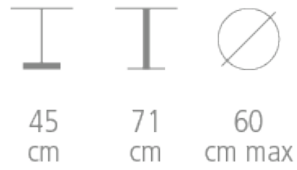

Bistrot

Ref. 4100-4101 - 4102 - 4103 - 4104

BISTROT TABLE FOR HOTEL, RESTAURANT

- Cast-iron base
- Black lacquered or epoxy paint
- Height 63cm
- Diameter 50cm