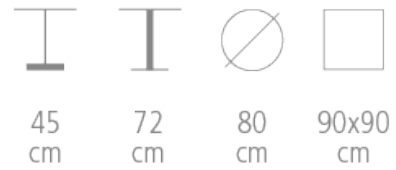

# ARK4

ARK4 TABLE FOR HOTEL, RESTAURANT

- Black metal base
- Several sizes and finishes possible

table-arky\_ark4\_2.jpg