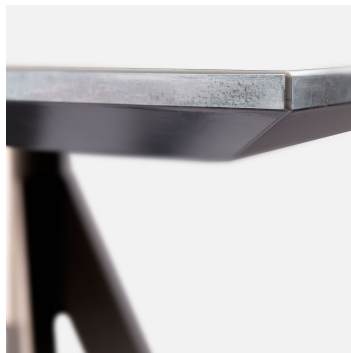

# ARK4

ARK4 TABLE FOR HOTEL, RESTAURANT

- Black metal base
- Several sizes and finishes possible

table-arky\_ark4\_2.jpg