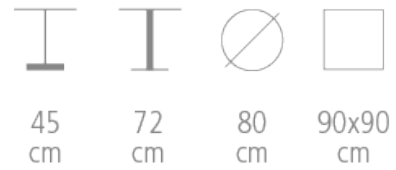

ARK4

ARK4 TABLE FOR HOTEL, RESTAURANT

- Black metal base
- Several sizes and finishes possible

table-arky_ark4_2.jpg