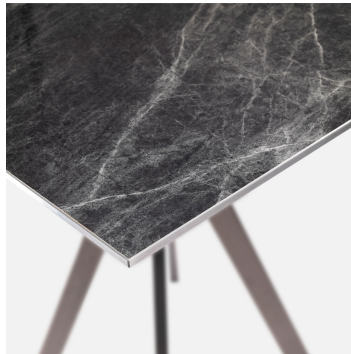

Arky

Ref. ARK4

ARKY TABLE FOR HOTEL, RESTAURANT

			
45 cm	72 cm	80 cm	90x90 cm

- Black metal base
- Several sizes and finishes possible

table-arky_ark4_2.jpg