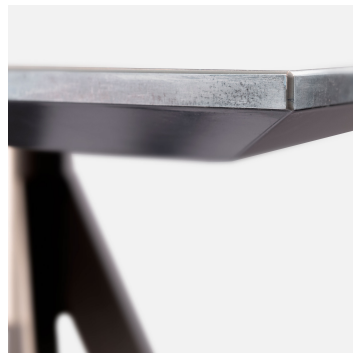

Arky

Ref. ARK4

ARKY TABLE FOR HOTEL, RESTAURANT

45
cm

72
cm

80
cm

90x90
cm

- Black metal base
- Several sizes and finishes possible