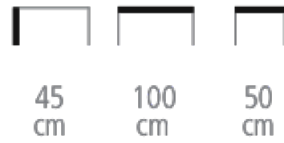

### Coffee table ref. 1350

- Size: H 45 x 100 x 50 cm
- Solid beech wood legs
- Wood veneer or laminated tabletop

### Coffee table ref. 1351

- Size: H 45 x 70 x 70 cm
- Solid wood legs with metallic decor on top
- Wood veneer or laminated tabletop

### Side table ref. 1352

- Size: H 61 x 40 x 40 cm
- Solid wood legs with metallic decor on top
- Wood veneer or laminated tabletop