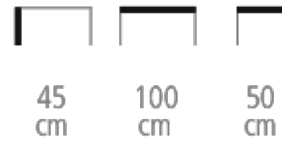

### Coffee table ref. 1350

- Size: H 45 x 100 x 50 cm
- Solid beech wood legs
- Wood veneer or laminated tabletop

### Coffee table ref. 1351

- Size: H 45 x 70 x 70 cm
- Solid wood legs with metallic decor on top
- Wood veneer or laminated tabletop

### Side table ref. 1352

- Size: H 61 x 40 x 40 cm
- Solid wood legs with metallic decor on top
- Wood veneer or laminated tabletop