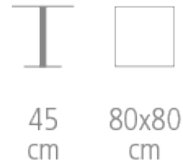

Soho

Ref. 1326

SOHO TABLE FOR HOTEL, RESTAURANT

Coffee table

- Lacquered black metal or waxed steel legs
- MDF tabletop
- Stratified veneer Formica Marble callacotta
- Lacquered MDF rounded edges