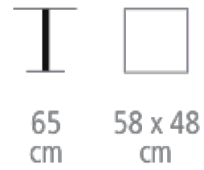

Soho Movable Table

Ref. 1323

**SOHO MOVABLE TABLE FOR HOTELS,
RESTAURANTS & BARS**

Soho Table

- Lacquered black metal or waxed steel legs
- MDF tabletop
- Fenix tabletop, choice of color
- Black lacquered rounded edges