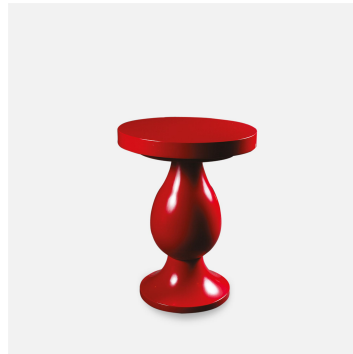

Pions Coffee Table

Ref. 981 - 984 - 982 - 983 - 980

**PIONS COFFEE TABLE FOR HOTELS,
RESTAURANTS & BARS**

 
48 cm 37 cm

- Solid wood frame
- Choie of color and varnish
- Dimensions : Ø 37 cm - H 48 cm