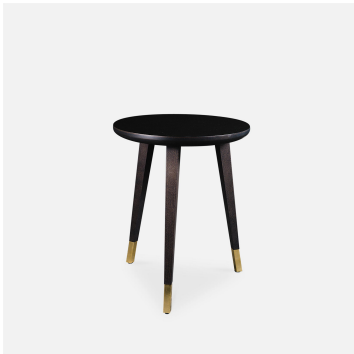

Milano Pédestal Table

Ref. 1401-1400-1403-1404

**MILANO PÉDESTAL TABLE - DESIGN DIDIER
KNOLL**

Ref 1401

Pedestal table

- Solid beech wood frame
- Black laquer Fenix veneer tabletop
- brass or stainless steel leg ends

Ref 1404

Couch end table

- Solid beech frame
- Black Fenix plate
- brass or stainless steel leg ends
- Heigh : 55 cm
- Diameter : 40 cm

Ref 1400

Couch end table

- Solid beech wood frame
- Cross or stainless-steel lamp
- Black laquer Fenix veneer tabletop
- brass or stainless steel leg ends
- Height 63 cm

- Diameter 50 cm
- Minimum order of 6

Ref 1403

Couch end table

- Solid beech wood frame
- Cross or stainless-steel lamp
- brass or stainless steel leg ends
- Heigh : 55 cm
- Diameter : 40 cm
- Minimum quantity : 6