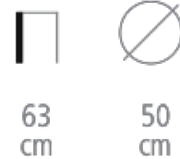

Milano Pédestal Table

Ref. 1401-1400-1403-1404

**MILANO PÉDESTAL TABLE - DESIGN DIDIER
KNOLL**

Ref 1401

Pedestal table

- Solid beech wood frame
- Black laquer Fenix veneer tabletop
- brass or stainless steel leg ends

Ref 1404

Couch end table

- Solid beech frame
- Black Fenix plate
- brass or stainless steel leg ends
- Heigh : 55 cm
- Diameter : 40 cm

Ref 1400

Couch end table

- Solid beech wood frame
- Cross or stainless-steel lamp
- Black laquer Fenix veneer tabletop
- brass or stainless steel leg ends
- Height 63 cm

- Diameter 50 cm
- Minimum order of 6

Ref 1403

Couch end table

- Solid beech wood frame
- Cross or stainless-steel lamp
- brass or stainless steel leg ends
- Heigh : 55 cm
- Diameter : 40 cm
- Minimum quantity : 6