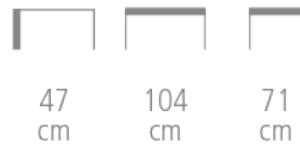

Edule

Ref. 1425

EDULO OVAL TABLE - DESIGN CLAUDE ROBIN

- Solid beech wood frame
- Medium black lacquered top covered with a glued Dekton 4 mm straight edge ref. Laurent or veneer from Référence line
- Customizable finish: minimum 6 pieces