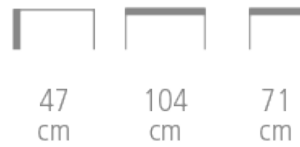

# Edule

Ref. 1425

**EDULO OVAL TABLE - DESIGN CLAUDE  
ROBIN**

- Solid beech wood frame
- Medium black lacquered top covered with a glued Dekton 4 mm straight edge ref. Laurent or veneer from Référence line
- Customizable finish: minimum 6 pieces