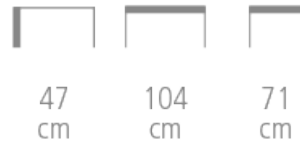

Edule

Ref. 1425

**EDULO OVAL TABLE - DESIGN CLAUDE
ROBIN**

- Solid beech wood frame
- Medium black lacquered top covered with a glued Dekton 4 mm straight edge ref. Laurent or veneer from Référence line
- Customizable finish: minimum 6 pieces