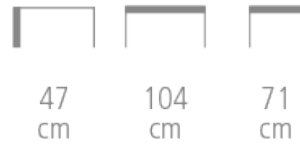

## EDULO OVAL TABLE - DESIGN CLAUDE ROBIN

- Solid beech wood frame
- Medium black lacquered top covered with a glued Dekton 4 mm straight edge ref. Laurent or veneer from Référence line
- Customizable finish: minimum 6 pieces