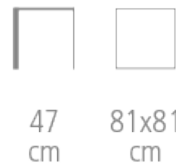

# Edule

Ref. 1424

**EDULO SQUARE TABLE - DESIGN CLAUDE  
ROBIN**

- Beech wood frame
- Medium black lacquered top covered with a glued Dekton 4 mm straight edge ref. REM or veneer from Référence line
- Customizable finish: minimum 6 pieces