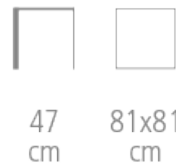

Edule

Ref. 1424

**EDULO SQUARE TABLE - DESIGN CLAUDE
ROBIN**

- Beech wood frame
- Medium black lacquered top covered with a glued Dekton 4 mm straight edge ref. REM or veneer from Référence line
- Customizable finish: minimum 6 pieces