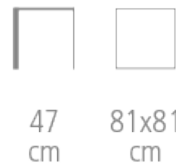

Edulo

Ref. 1424

**EDULO SQUARE TABLE - DESIGN CLAUDE
ROBIN**

- Beech wood frame
- Medium black lacquered top covered with a glued Dekton 4 mm straight edge ref. REM or veneer from Référence line
- Customizable finish: minimum 6 pieces