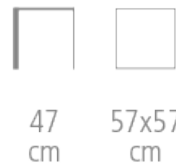

Edule

Ref. 1423

**EDULO SQUARE TABLE - DESIGN CLAUDE
ROBIN**

- Beech wood frame
- Black lacquered medium top covered with legno black veneer or veneer from Référence line
- Customizable finish: minimum 6 pieces