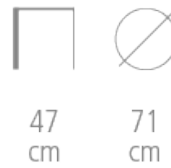

Edulo

Ref. 1422

EDULO ROUND TABLE - DESIGN CLAUDE ROBIN

- Solid beech wood frame
- U999PT top
- Black lacquered medium top covered with a plain black matt touch veneer or veneer from Référence line
- Customizable finish: minimum 6 pieces