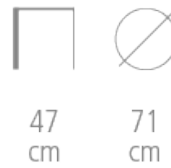

Edule

Ref. 1422

**EDULO ROUND TABLE - DESIGN CLAUDE
ROBIN**