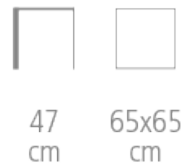

# Edule

Ref. 1421

**EDULO PÉDESTAL TABLE - DESIGN CLAUDE  
ROBIN**

- Solid beech wood frame
- Medium black lacquered top covered with zebrano veneer  
F9012 EBONY LINEWOOD or veneer from Référence line
- Customizable finish: minimum 6 pieces