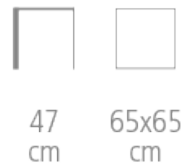

Edule

Ref. 1421

**EDULO PÉDESTAL TABLE - DESIGN CLAUDE
ROBIN**

- Solid beech wood frame
- Medium black lacquered top covered with zebrano veneer
F9012 EBONY LINEWOOD or veneer from Référence line
- Customizable finish: minimum 6 pieces