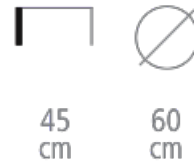

Deco Table

Ref. 827N

**DECO ROUND TABLE FOR HOTELS,
RESTAURANTS & BARS**

Round coffee table

- Height 45 cm
- Diameter 60 cm
- Solid beech wood frame
- Beech veneer tabletop