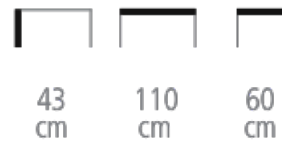

City Table

Ref. 1375

CITY TABLE FOR HOTELS, RESTAURANTS & BARS

Rectangle Coffee Table

- Size: 110 x 60 cm
- Height 43 cm
- Laminated or wood veneer tabletop
- Lacquered or rough steel leg finish