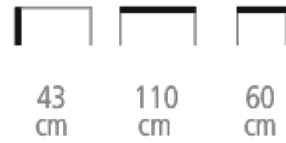

City Table

Ref. 1375

CITY TABLE FOR HOTELS, RESTAURANTS & BARS

Rectangle Coffee Table

- Size: 110 x 60 cm
- Height 43 cm
- Laminated or wood veneer tabletop
- Lacquered or rough steel leg finish