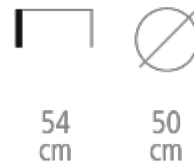

# City Coffee Table

Ref. 1371

**CITY ROUND COFFEE TABLE FOR HOTELS,  
RESTAURANTS & BARS**

Round pedestal coffee table

- Diameter 50 cm
- Height 54 cm
- Laminated or wood veneer tabletop
- Lacquered or rough steel leg finish