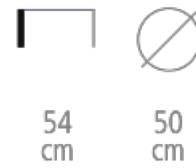

City Coffee Table

Ref. 1371

**CITY ROUND COFFEE TABLE FOR HOTELS,
RESTAURANTS & BARS**

Round pedestal coffee table

- Diameter 50 cm
- Height 54 cm
- Laminated or wood veneer tabletop
- Lacquered or rough steel leg finish