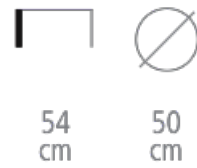

City Coffee Table

Ref. 1371

**CITY ROUND COFFEE TABLE FOR HOTELS,
RESTAURANTS & BARS**

Round pedestal coffee table

- Diameter 50 cm
- Height 54 cm
- Laminated or wood veneer tabletop
- Lacquered or rough steel leg finish