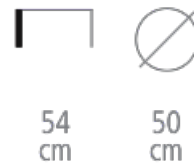

City Coffee Table

Ref. 1371

**CITY ROUND COFFEE TABLE FOR HOTELS,
RESTAURANTS & BARS**

Round pedestal coffee table

- Diameter 50 cm
- Height 54 cm
- Laminated or wood veneer tabletop
- Lacquered or rough steel leg finish